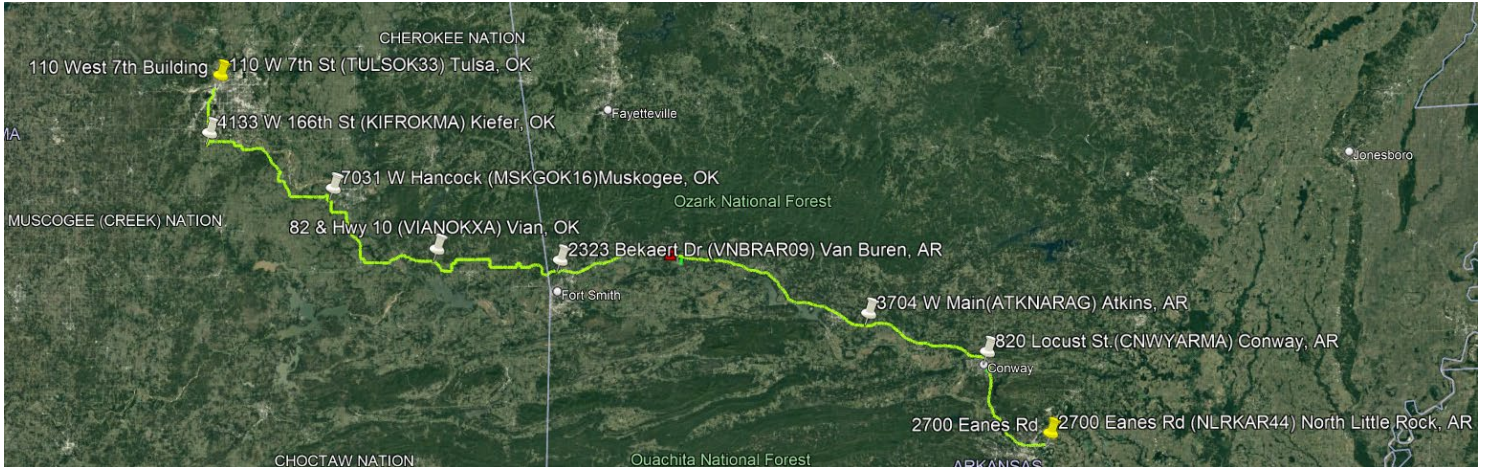

Dark Fiber and Regen Colo | Tulsa – Little Rock

UNIQUE FIBER PATH FROM OKLAHOMA TO ARKANSAS

DETAILS

Locations

- Tulsa, OK
- Little Rock, AR

Route Length: 345 miles

Planned Availability:

Q3 2022

High count fiber available for lease along route from Tulsa, OK to Little Rock, AR. The entire route is single mode, 432 loose tube and 100% buried fiber.

CONTACT

JOHN NEEDHAM

Vice President, Network Sales