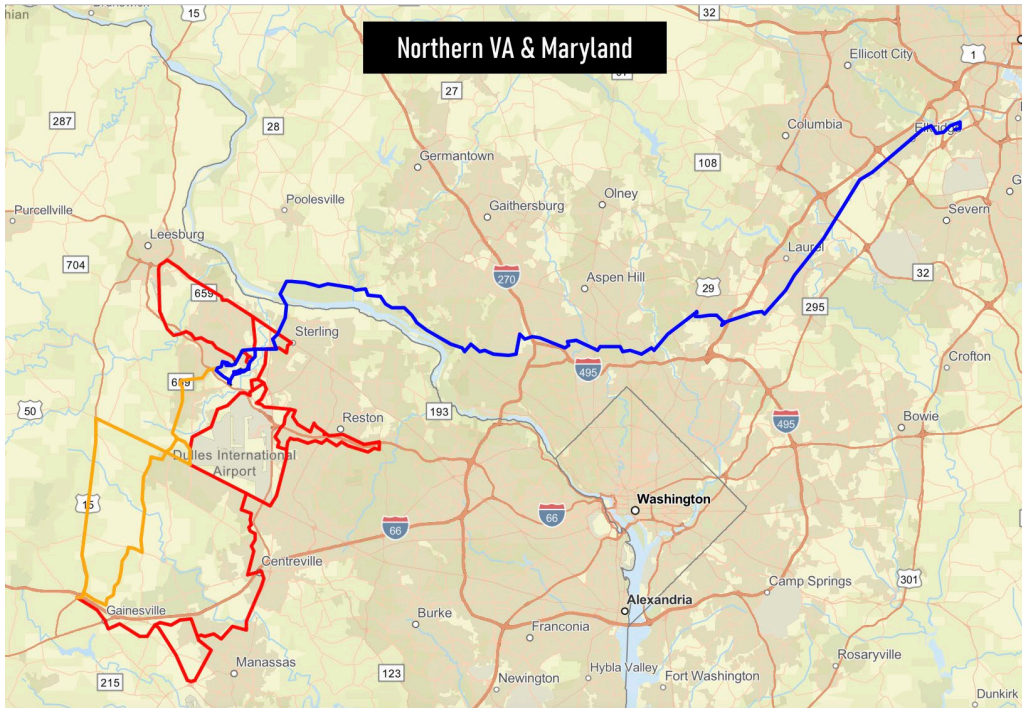

Dark Fiber & Conduit | Greater Washington DC Area

FIBER IN KEY INTERNET & TELECOMMUNICATIONS HUB

DETAILS

Locations

- Leesburg, VA
- Ashburn, VA
- Sterling, VA
- Gainesville, VA
- Laurel, MD
- Elkrigde, MD

Available for Lease or IRU

Dark fiber available in one of the world's busiest internet and telecommunication hubs with routes traversing through Loudon County's "data center alley", Montgomery County, MD and Howard County, MD.